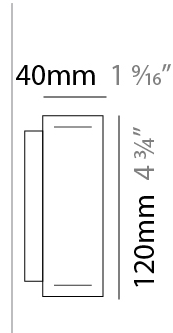

LED120 SURFACE

D73029- -

base number
Color   Finish
Temperature   Options

1. To build a product code in our configurator select the specify button on the base model # product page
2. To build a manual product code on this datasheet choose from the options listed below in blue font and add the suffix to the base model #

GENERAL

Series: Woodlin
Subseries: LED120
Brand: Tunto
Division: Design
Mounting Type: Surface
Mounting Location: Wall
Subcategory: Profile

PHYSICAL

Shape: Rectangle
Length (mm): 700
Length (in): 27 ⁹/₁₆
Width (mm): 40
Width (in): 1 ⁹/₁₆
Height (mm): 120
Height (in): 4 ³/₄
Extension (mm): 40
Extension (in): 1 ⁹/₁₆
Light Distribution: Direct / Indirect
Diffuser: Opal
Fixture Finish: [WAL / ASH / OAK / BLK / WHI](#)
Fixture Material: Wood

ELECTRICAL

Lamp Type: LED
Input Wattage (W): 31
Total Output Wattage (W): 25.3
Dimming: Tri-Mode (Non-Dimming and Phase Dimming (120Vac only) and 0-10V Dimming)
Driver Included: Yes
Driver Location: Remote
Driver Type: Constant Current - Universal
Driver Class: Class 2
Housing: ENCP3
Input Voltage (V): 120 - 277
Constant Current (MA): 700

LED

Color Temperature (°K): [2700 / 3000 / 4000](#)
Max. Delivered Lumen (lm): 1500
CRI: >93 CRI
Lamp Life (hrs): 50000

OPTICAL

RATINGS AND CERTIFICATIONS

Certified By: Certified for North American Standards
IP rating: IP20

PROJECT
TYPE
SPECIFIER
QUANTITY
DATE

700mm 27 ⁹/₁₆"

Indirect